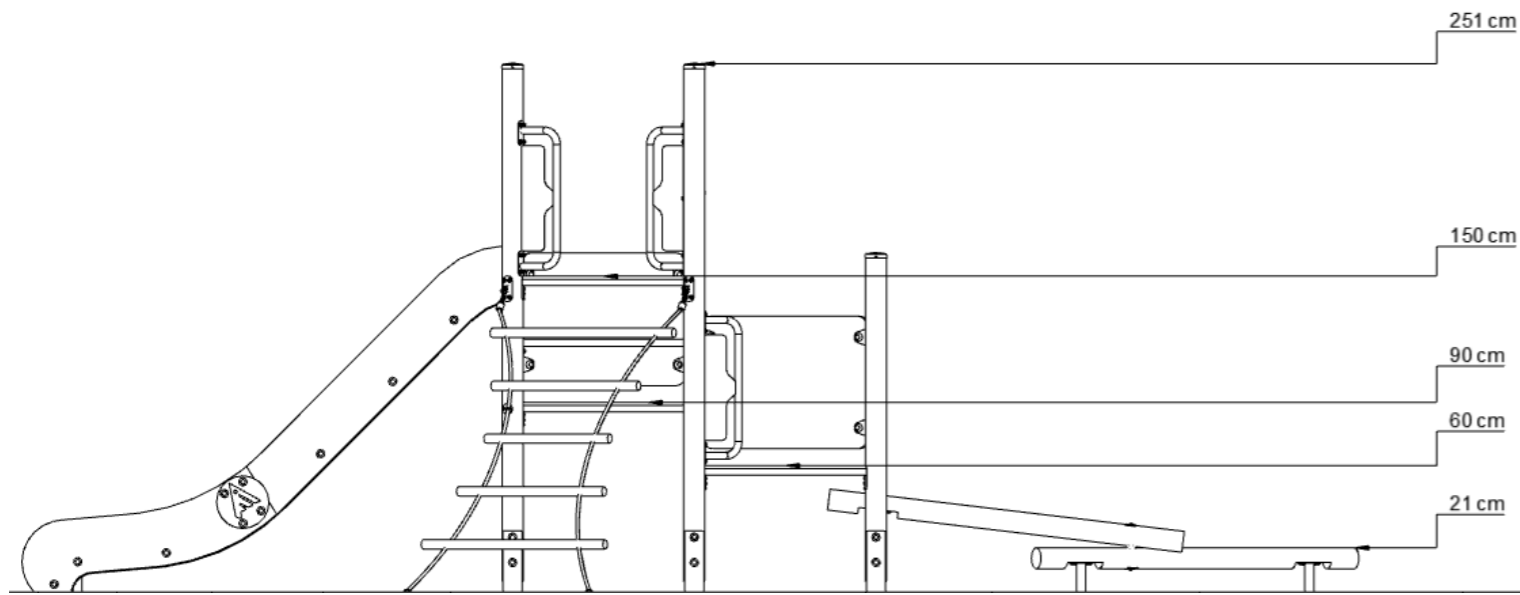

Etolis 3

09.25.103 MA

- 6,37x2,87x2,51 (m)
- 5,77x9,27 (m)
- 1,50 (m)
- 2,51 (m)
- 11x50x50x40 (cm)
  1x100x50x40
  1,10 m³ Concrete C25/30
- 3+
- ~300 kg
- 3,10x1,20x1,15 (m)